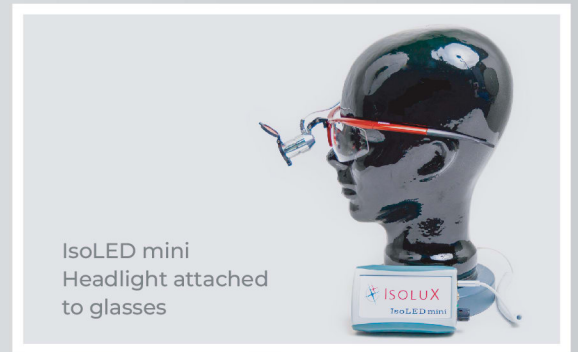

ISOLUX

IsoLED Mini with or without permanent attachment to glasses

IsoLED mini Headlight attached to glasses

IsoLED mini Headlight including Safety Glasses

IsoLED Mini LED HEADLIGHT

The IsoLED Mini Portable LED Headlight is a Battery operated Exam / Diagnostic lamp ideal for use in the following environments:

- Dermatology
- Family Practice
- Veterinary
- Emergency Rooms
- Outpatient Facilities
- Urgent Care Centers
- Dentistry
- Minor Procedures

Its high efficiency design allows for reduced energy consumption and reduced cost of ownership (around 1/3 of halogen lamps), while its 40,000 hour of LED life provides for a free maintenance device with an end life of around 20 years.

The unit has infinite mobility, not confined by access to power sockets, and its charge will last more than 10 hours at full intensity.

Its light beam is extremely homogeneous and free of imperfections. The light- weight battery pack can be used on the user's belt or pocket. The Battery Charger comes with a Charge Monitor that alerts the operator when the Battery is fully charged.

The Headlight adapts to any Binocular loupes: Gallilei, Zumax, Zeiss, Orascoptic Flip up, Grendel Meier and Heine. The unit comes in a carrying case containing the Headlight with pendant cable/ connector, Battery Pack, two retaining multi-clips, removable yellow filter, Battery Charger, safety glasses and User's Guide.